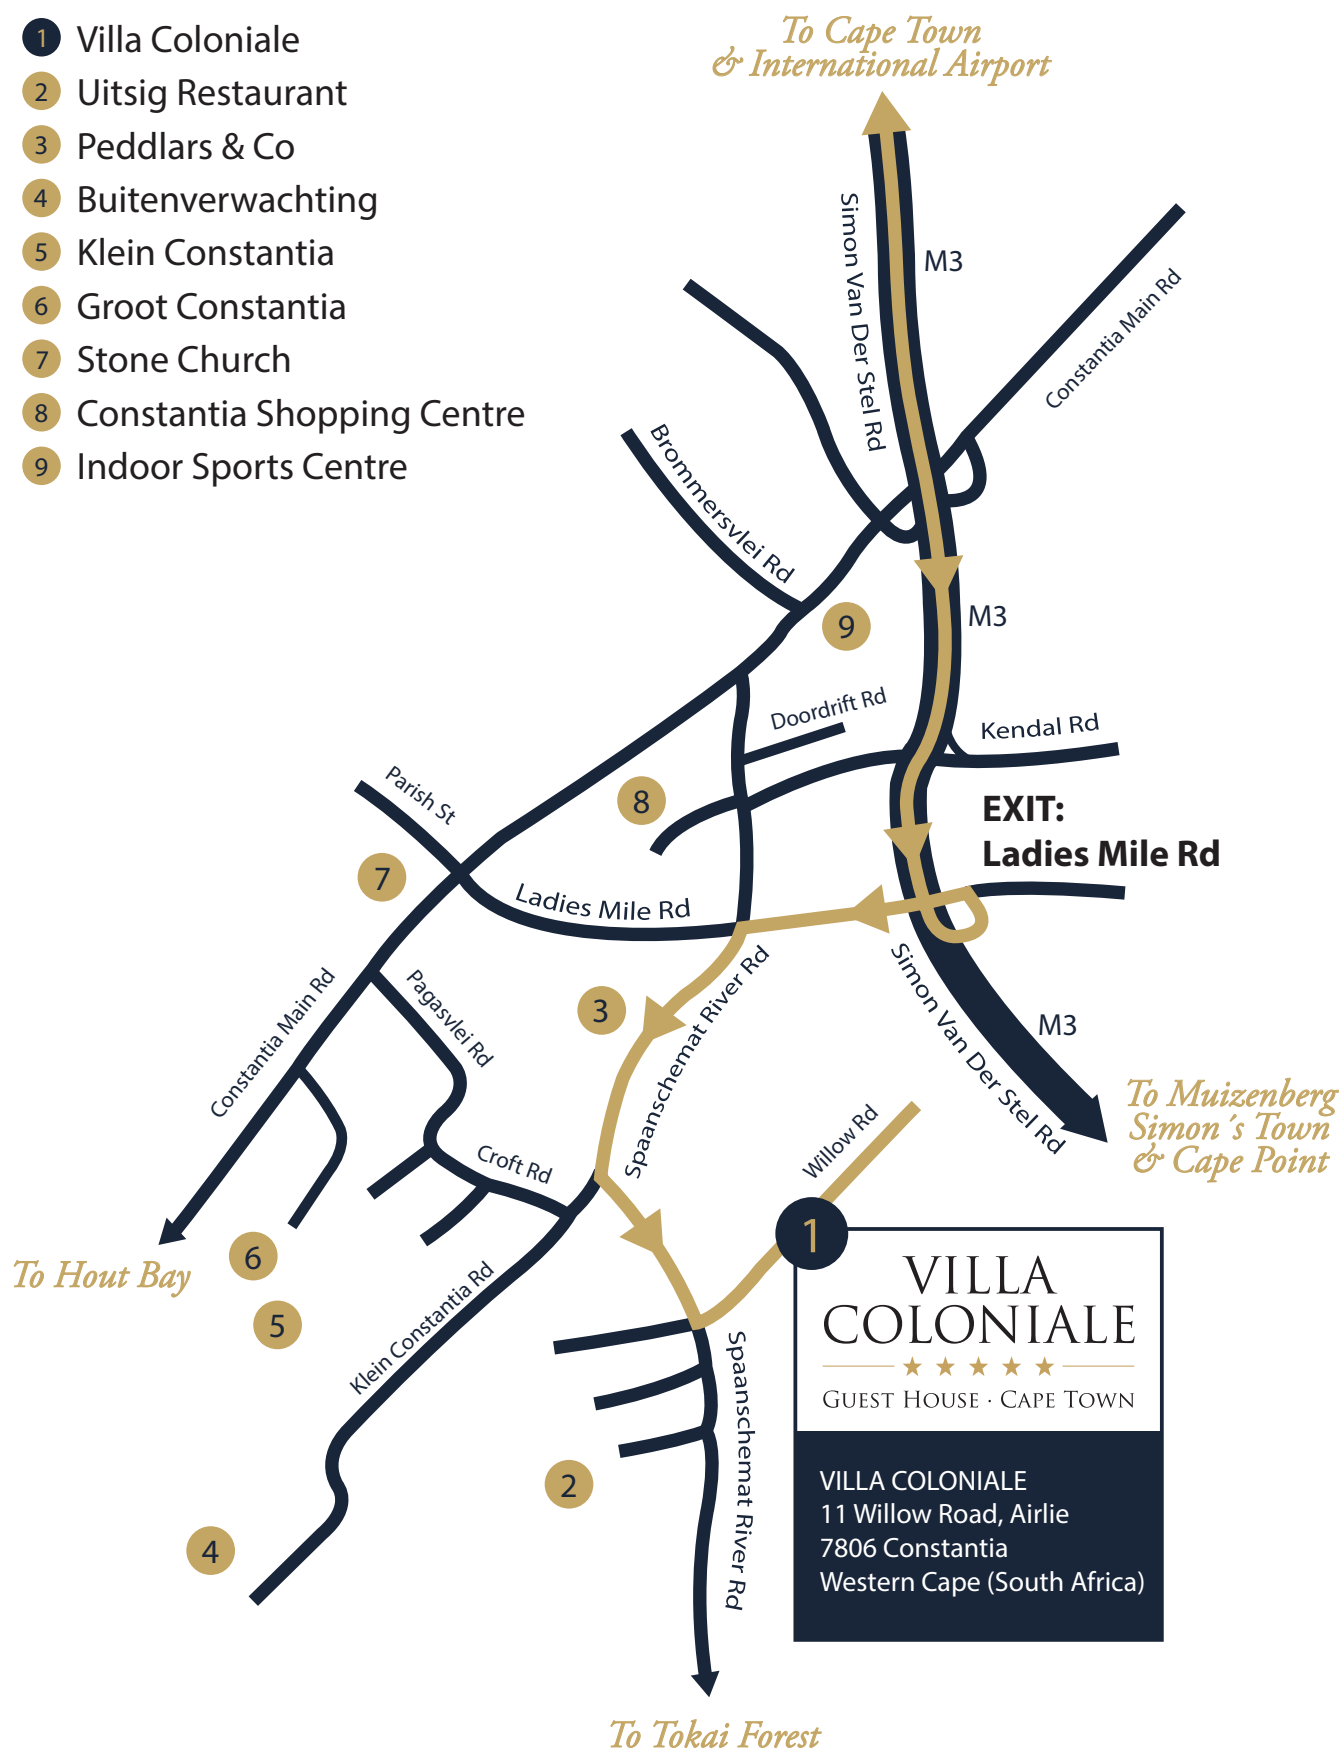

- 1 Villa Coloniale
- 2 Uitsig Restaurant
- 3 Peddlars & Co
- 4 Buitenverwachting
- 5 Klein Constantia
- 6 Groot Constantia
- 7 Stone Church
- 8 Constantia Shopping Centre
- 9 Indoor Sports Centre

## ADDRESS FOR GPS

**City:** AIRLIE, Constantia, 7806 (important: enter "AIRLIE" as city)

**Street:** Willow Road (there are more than 10 different Willow Roads in Cape Town!)

**Number:** 11